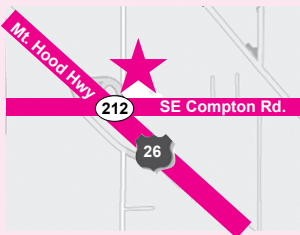

**31265 Hwy. 26 at Boring Exit
503-663-0622**

At Ashley's Swiss Village on the way to Mt. Hood

EXCELLENT PIZZA AT GREAT PRICES!

Featuring Handmade Hand-Thrown Dough.
Party Rooms Available For All Occasions.
Call for Reservations.